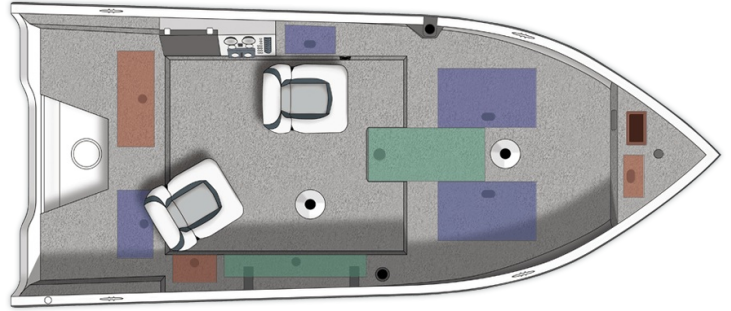

1650 Pro Tiller

\$15,996 Starting MSRP

Specs

GENERAL

1650 PRO TILLER

Overall Length	16' 8"	5.08 m
Boat/Motor/Trailer Length	19' 4"	5.89 m
Boat/Motor/Trailer Width	7' 6"	2.29 m
Boat/Motor/Trailer Height	6' 2"	1.88 m
Beam	85.75"	218 cm
Bottom Width	74"	188 cm
Chine width	72.25"	184 cm
Max. Depth	37"	94 cm
Max cockpit depth	24"	61 cm
Transom Height	20"	51 cm
Deadrise	12°	
Weight (Boat only, dry)	1,000#	454 kg
Max. Weight Capacity	1,400#	635 kg
Max. Person Weight Capacity	6	
Max. HP Capacity	75	
Fuel Capacity	20 gal.	76 L

HULL

Aluminum gauge bottom	0.090"
Aluminum gauge sides	0.080"
Aluminum gauge transom	0.125"

Colors

STANDARD

-  Pebble base w/Black accent & Tan interior
-  Pebble base w/Blue Flame Metallic accent & Tan interior
-  Pebble base w/Charcoal Metallic accent & Tan Interior
-  Pebble base w/Pebble accent & Tan interior
-  Pebble base w/Red Flame Metallic accent & Tan interior
-  Pebble base w/Silver Metallic accent & Tan interior
-  Pebble base w/Storm Blue Metallic accent & Tan interior
-  Silver Metallic base w/Black accent & Gray interior
-  Silver Metallic base w/Blue Flame Metallic accent & Gray interior
-  Silver Metallic base w/Charcoal Metallic accent & Gray interior
-  Silver Metallic base w/Red Flame Metallic accent & Gray interior
-  Silver Metallic base w/Storm Blue Metallic accent & Gray interior

Northwest Package

Vinyl floor, for cockpit area only (carpeted platforms)

SEATING

Pedestal, all power exchange for base boat

Pedestal, power (exchange standard helm pedestal)

Seat, butt, w/adjustable pedestal