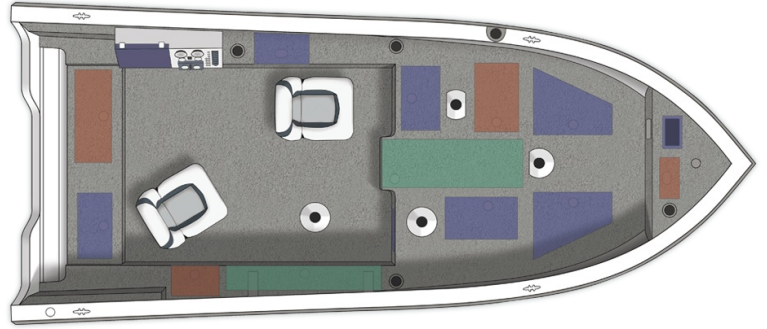

1850 Pro Tiller

\$28,158 Starting MSRP

Specs

GENERAL

	1850 PRO TILLER	
Overall Length	18' 8"	5.69 m
Boat/Motor/Trailer Length	21' 8"	6.60 m
Boat/Motor/Trailer Width	8' 6"	2.59 m
Boat/Motor/Trailer Height	6' 5"	1.96 m
Beam	96"	244 cm
Bottom Width	81.5"	207 cm
Chine width	78"	198 cm
Max. Depth	41"	104 cm
Max cockpit depth	23.5"	60 cm
Transom Height	25"	64 cm
Deadrise	17°	
Weight (Boat only, dry)	1,400#	635 kg
Max. Weight Capacity	1,600#	726 kg
Max. Person Weight Capacity	6	
Max. HP Capacity	90	
Fuel Capacity	37 gal.	140 L

HULL

Aluminum gauge bottom	0.100"
Aluminum gauge sides	0.090"
Aluminum gauge transom	0.125"

Colors

STANDARD

- Pebble base w/Black accent & Tan interior
- Pebble base w/Blue Flame Metallic accent & Tan interior
- Pebble base w/Charcoal Metallic accent & Tan Interior
- Pebble base w/Pebble accent & Tan interior
- Pebble base w/Red Flame Metallic accent & Tan interior
- Pebble base w/Silver Metallic accent & Tan interior
- Pebble base w/Storm Blue Metallic accent & Tan interior
- Silver Metallic base w/Black accent & Gray interior
- Silver Metallic base w/Blue Flame Metallic accent & Gray interior
- Silver Metallic base w/Charcoal Metallic accent & Gray interior
- Silver Metallic base w/Red Flame Metallic accent & Gray interior
- Silver Metallic base w/Storm Blue Metallic accent & Gray interior

Fuel gauge

Horn (concealed)

Master power switch

Speedometer, tachometer & voltmeter standard w/pre-rig

FLOORING

Carpet, 16 oz. marine-grade, w/Limited Lifetime Warranty treated panel

SEATING

Pedestal floor bases (6)

Northwest Package

Vinyl floor, for cockpit area only (carpeted platforms)

SEATING

Pedestal, all power exchange for base boat

Pedestal, power (exchange standard helm pedestal)

Seat, butt, w/adjustable pedestal