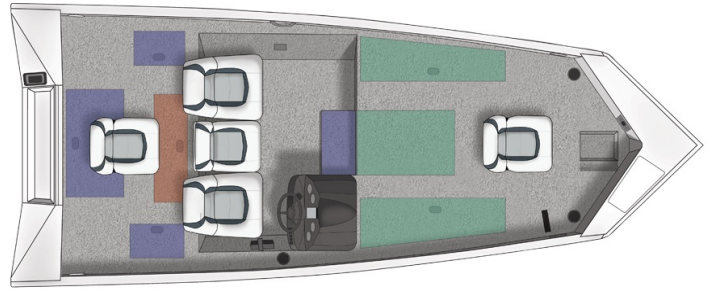

VT 19

\$18,580 Starting MSRP

Specs

GENERAL

	VT 19	
Overall Length	19'	5.79 m
Boat/Motor/Trailer Length	21' 6"	6.55 m
Boat/Motor/Trailer Width	8'	2.44 m
Boat/Motor/Trailer Height	5' 10"	1.78 m
Beam	92.25"	234 cm
Bottom Width	64"	163 cm
Transom Height	20"	51 cm
Deadrise	10°	
Weight (Boat only, dry)	1,135#	515 kg
Max. Weight Capacity	1,300#	590 kg
Max. Person Weight Capacity	4	
Max. HP Capacity	150	
Fuel Capacity	21 gal.	75.5 L

Features

CONSOLE/INSTRUMENTATION

Drink holder

Elevated starboard console with switch panel, carbon fiber style instrument panel with black sterling gauges and 4" in-dash fish finder (space for 7" in-dash)

FLOORING

Carpet, 16 oz. marine-grade, w/aluminum flooring

SEATING

Pedestal floor bases (2)

Seat, Deluxe, w/pedestal (2)

Seats, angled backrests, (2) w/center fold-down step seat (3-across seating)

STORAGE/CONVENIENCE