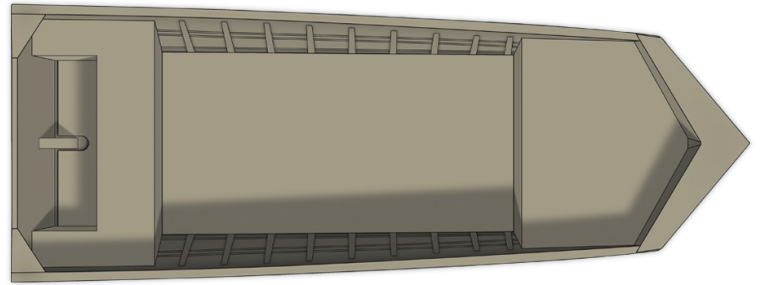

## Specs

GENERAL	2070 RETRIEVER JON	
Overall Length	20'	6 m
Boat/Motor/Trailer Length	23'	7.01 m
Boat/Motor/Trailer Width	8'	2.43 m
Boat/Motor/Trailer Height	6' 10"	2.08 m
Beam	96"	244 cm
Bottom Width	70"	178 cm
Transom Height	20"	51 cm
Deadrise	3.5°	
Weight (Boat only, dry)	710#	322 kg
Max. Weight Capacity	1,900#	862 kg
Max. Person Weight Capacity	7	
Max. HP Capacity	75	
Fuel Capacity	Portable	