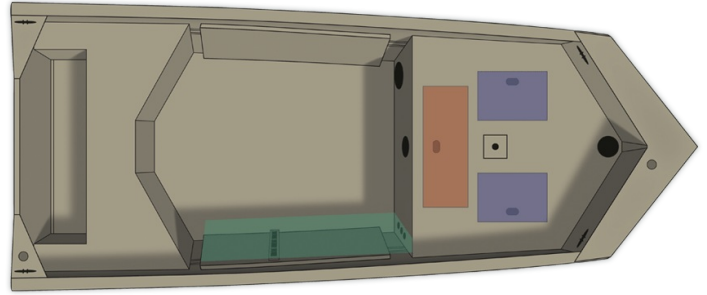

1650 Retriever Jon Deluxe

\$7,982 Starting MSRP

Specs

GENERAL

1650 RETRIEVER JON DELUXE

Overall Length	16'	4.87 m
Boat/Motor/Trailer Length	18' 6"	5.64 m
Boat/Motor/Trailer Width	6' 7"	2.00 m
Boat/Motor/Trailer Height	5' 8"	1.72 m
Beam	74"	188 cm
Bottom Width	50"	127 cm
Transom Height	20"	51 cm
Deadrise	3.5°	
Weight (Boat only, dry)	565#	256 kg
Max. Weight Capacity	1,051#	477 kg
Max. Person Weight Capacity	4	
Max. HP Capacity	50	
Fuel Capacity	Portable	

HULL

Aluminum gauge bottom	0.100"
Aluminum gauge sides	0.100"
Aluminum gauge transom	0.100"

Colors

STANDARD

-  Painted, interior & exterior (Marsh Tan)
-  Painted, interior & exterior (Olive drab)

OPTIONAL PAINT AND GRAPHICS

Rod holder (holds up to 3 rods)

LIVEWELLS/BAITWELLS

Livewell, 18 gal. aerated (bow)

INTERIOR FEATURES

Bilge pump (manual)

Level flotation

EXTERIOR FEATURES

All-welded aluminum floor, decks & transom