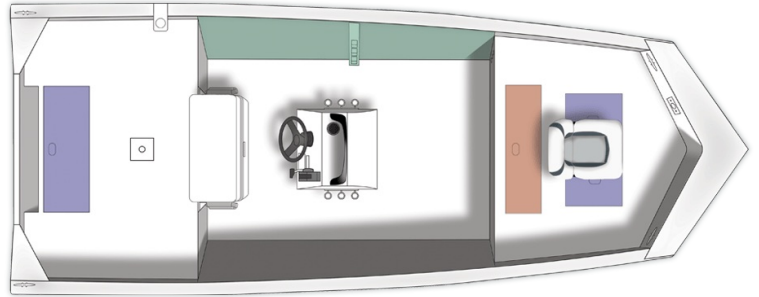

## Specs

GENERAL	2000 COAST EDITION	
Overall Length	20'	6.09 m
Boat/Motor/Trailer Length	26'	7.92 m
Boat/Motor/Trailer Width	8'	2.43 m
Boat/Motor/Trailer Height	6' 10"	2.08 m
Beam	96"	244 cm
Bottom Width	70"	178 cm
Transom Height	20"	51 cm
Deadrise	3.5°	
Weight (Boat only, dry)	1,125#	510 kg
Max. Weight Capacity	1,862#	844 kg
Max. Person Weight Capacity	7	
Max. HP Capacity	150	
Fuel Capacity	19 gal.	71.92 L