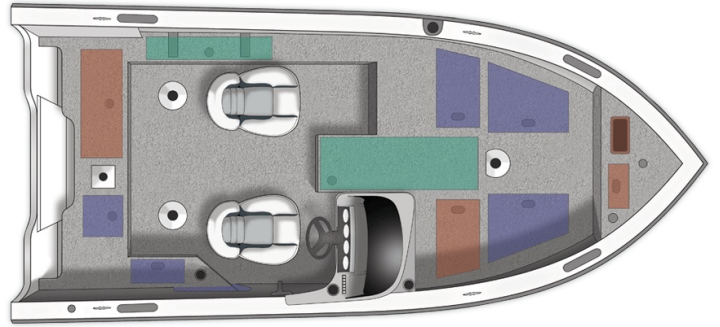

1750 Raptor Side Console

\$25,998 Starting MSRP

Specs

GENERAL

1750 RAPTOR SIDE CONSOLE

Overall Length	17' 8"	5.38 m
Boat/Motor/Trailer Length	21' 2"	6.45 m
Boat/Motor/Trailer Width	8' 6"	2.59 m
Boat/Motor/Trailer Height	6' 5"	1.96 m
Beam	96"	244 cm
Bottom Width	81.5"	207 cm
Chine width	78"	198 cm
Max. Depth	41"	104 cm
Max cockpit depth	24"	61 cm
Transom Height	25"	64 cm
Deadrise	17°	
Weight (Boat only, dry)	1,400#	635 kg
Max. Weight Capacity	1,425#	646 kg
Max. Person Weight Capacity	6	
Max. HP Capacity	150	
Fuel Capacity	32 gal.	121 L

HULL

Aluminum gauge bottom	0.100"
Aluminum gauge sides	0.090"
Aluminum gauge transom	0.125"

Colors

STANDARD

- Pebble base w/Black accent & Tan interior
- Pebble base w/Blue Flame Metallic accent & Tan interior
- Pebble base w/Charcoal Metallic accent & Tan Interior
- Pebble base w/Pebble accent & Tan interior
- Pebble base w/Red Flame Metallic accent & Tan interior
- Pebble base w/Silver Metallic accent & Tan interior
- Pebble base w/Storm Blue Metallic accent & Tan interior
- Silver Metallic base w/Black accent & Gray interior
- Silver Metallic base w/Blue Flame Metallic accent & Gray interior
- Silver Metallic base w/Charcoal Metallic accent & Gray interior
- Silver Metallic base w/Red Flame Metallic accent & Gray interior
- Silver Metallic base w/Storm Blue Metallic accent & Gray interior