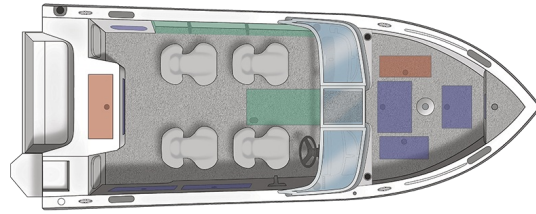

2050 Authority

Specs

GENERAL

2050 AUTHORITY

Overall Length	20' 10"	6.35 m
Boat/Motor/Trailer Length	23' 10"	7.26 m
Boat/Motor/Trailer Width	8' 6"	2.59 m
Boat/Motor/Trailer Height	7' 1"	2.16 m
Beam	98"	248 cm
Chine Width	85.5"	217 cm
Max Depth	46"	117 cm
Max Cockpit Depth	26.5"	67 cm
Transom Height	25"	64 cm
Deadrise	17°	
Weight (Boat only, dry)	2,025#	919 kg
Max Weight Capacity	2,100#	953 kg
Max Person Capacity	9	
Min HP Capacity	150	
Max HP Capacity	250	
Fuel Capacity	40 gal.	151 L
Aluminum Gauge Bottom	0.125"	
Aluminum Gauge Sides	0.090"	
Aluminum Gauge Transom	0.125"	