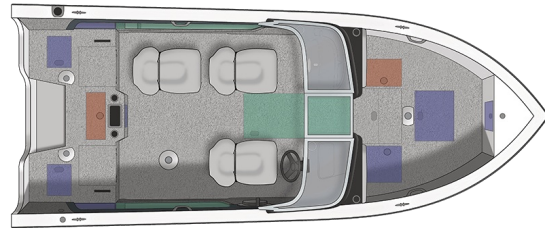

1850 Super Hawk

Specs

GENERAL

1850 SUPER HAWK

Overall Length	18' 9"	5.71 m
Boat/Motor/Trailer Length	21' 5"	6.53 m
Boat/Motor/Trailer Width	8' 6"	2.59 m
Boat/Motor/Trailer Height	6' 9"	2.06 m
Beam	94"	239 cm
Chine Width	78"	198 cm
Max Depth	42.25"	107 cm
Max Cockpit Depth	25.25"	64 cm
Transom Height	25"	64 cm
Deadrise	17°	
Weight (Boat only, dry)	1,650#	748 kg
Max Weight Capacity	1,800#	816 kg
Max Person Capacity	8	
Min HP Capacity	115	
Max HP Capacity	200	
Fuel Capacity	32 gal.	121 L
Aluminum Gauge Bottom	0.100"	
Aluminum Gauge Sides	0.090"	
Aluminum Gauge Transom	0.125"	