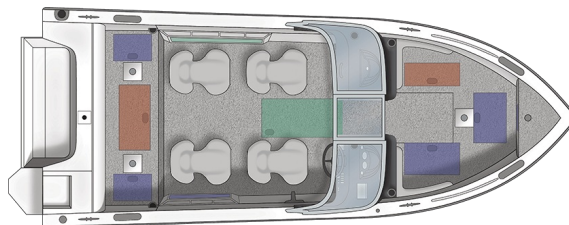

1950 Sportfish SST

Specs

GENERAL

1950 SPORTFISH SST

Overall Length	20' 10"	6.35 m
Boat/Motor/Trailer Length	23' 10"	7.26 m
Boat/Motor/Trailer Width	8' 6"	2.59 m
Boat/Motor/Trailer Height	7' 1"	2.16 m
Beam	98"	248 cm
Chine Width	85.5"	217 cm
Max Depth	46"	117 cm
Max Cockpit Depth	26.5"	67 cm
Transom Height	25"	64 cm
Deadrise	17°	
Weight (Boat only, dry)	2,082#	944 kg
Max Weight Capacity	2,100#	953 kg
Max Person Capacity	9	
Min HP Capacity	150	
Max HP Capacity	225	
Fuel Capacity	40 gal.	151 L
Aluminum Gauge Bottom	0.125"	
Aluminum Gauge Sides	0.090"	
Aluminum Gauge Transom	0.125	