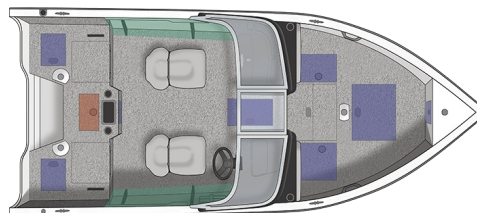

1650 Super Hawk

Specs

GENERAL

1650 SUPER HAWK

Overall Length	16' 9"	5.10 m
Boat/Motor/Trailer Length	19' 7"	5.97 m
Boat/Motor/Trailer Width	7' 6"	2.29 m
Boat/Motor/Trailer Height	6' 7"	2.01 m
Beam	86.5"	220 cm
Chine Width	72"	183 cm
Max Depth	40.5"	103 cm
Max Cockpit Depth	23.5"	60 cm
Transom Height	25"	64 cm
Deadrise	12°	
Weight (Boat only, dry)	1,230#	558 kg
Max Weight Capacity	1,500#	680 kg
Max Person Capacity	6	
Min HP Capacity	60	
Max HP Capacity	115	
Fuel Capacity	20 gal.	75.5 L
Aluminum Gauge Bottom	0.090"	
Aluminum Gauge Sides	0.080"	
Aluminum Gauge Transom	0.125"	