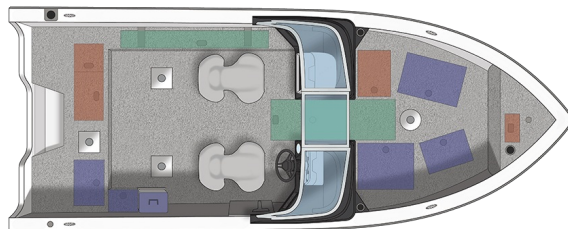

### Specs

GENERAL	2100 RAPTOR	
Overall Length	20' 11"	6.38 m
Boat/Motor/Trailer Length	23' 11"	7.29 m
Boat/Motor/Trailer Width	8' 6"	2.59 m
Boat/Motor/Trailer Height	7' 1"	2.16 m
Beam	102"	259 cm
Chine Width	87"	221 cm
Max Depth	41"	104 cm
Max Cockpit Depth	23"	58 cm
Transom Height	25"	64 cm
Deadrise	17°	
Weight (Boat only, dry)	2,170#	984 kg
Max Weight Capacity	2,200#	998 kg
Max Person Capacity	7	
Min HP Capacity	200	
Max HP Capacity	350	
Fuel Capacity	56 gal.	212 L
Aluminum Gauge Bottom	0.125"	
Aluminum Gauge Sides	0.090"	
Aluminum Gauge Transom	0.125"	