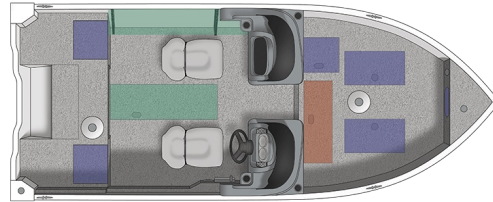

1600 Vision

Specs

GENERAL

1600 VISION

| | | |
|---------------------------|------------------|--------|
| Overall Length | 16' 4" | 4.98 m |
| Boat/Motor/Trailer Length | 19' 1" | 5.82 m |
| Boat/Motor/Trailer Width | 7' 6" | 2.29 m |
| Boat/Motor/Trailer Height | 5' 11" | 1.80 m |
| Beam | 81" | 206 cm |
| Chine Width | 67" | 170 cm |
| Max Depth | 37.75" | 96 cm |
| Max Cockpit Depth | 24" | 61 cm |
| Transom Height | 20" | 51 cm |
| Deadrise | 10° | |
| Weight (Boat only, dry) | 935# | 424 kg |
| Max Weight Capacity | 1,300# | 590 kg |
| Max Person Capacity | 5 | |
| Min HP Capacity | 40 | |
| Max HP Capacity | 60 | |
| Fuel Capacity | 12 gal. portable | 45 L |
| Aluminum Gauge Bottom | .100" | |
| Aluminum Gauge Sides | .080" | |
| Aluminum Gauge Transom | .125" | |