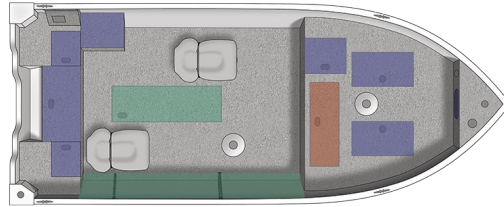

1600 Vision Tiller

Specs

GENERAL

1600 VISION TILLER

Overall Length	16' 4"	4.98 m
Boat/Motor/Trailer Length	19' 1"	5.82 m
Boat/Motor/Trailer Width	7' 6"	2.29 m
Boat/Motor/Trailer Height	5' 11"	1.80 m
Beam	81"	206 cm
Chine Width	67"	170 cm
Max Depth	37.75"	96 cm
Max Cockpit Depth	24"	61 cm
Transom Height	20"	51 cm
Deadrise	10°	
Weight (Boat only, dry)	902#	409 kg
Max Weight Capacity	1,300#	590 kg
Max Person Capacity	5	
Min HP Capacity	40	
Max HP Capacity	60	
Fuel Capacity	12 gal. portable	45 L
Aluminum Gauge Bottom	.100"	
Aluminum Gauge Sides	.080"	
Aluminum Gauge Transom	.125"	