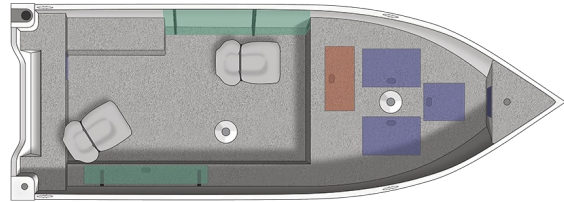

1800 Kodiak Tiller

Specs

GENERAL

1800 KODIAK TILLER

Overall Length	18'	5.48 m
Boat/Motor/Trailer Length	21' 2"	6.45 m
Boat/Motor/Trailer Width	7'	2.13 m
Boat/Motor/Trailer Height	5' 9"	1.75 m
Beam	78"	198 cm
Chine Width	60"	152 cm
Max Depth	36"	91 cm
Max Cockpit Depth	21.5"	55 cm
Transom Height	20"	51 cm
Deadrise	10°	
Weight (Boat only, dry)	920#	417 kg
Max Weight Capacity	1,375#	624 kg
Max Person Capacity	6	
Max HP Capacity	75	
Fuel Capacity	19 gal.	72 L
Aluminum Gauge Bottom	0.100"	
Aluminum Gauge Sides	0.080"	
Aluminum Gauge Transom	0.125"	

HULL

Aluminum gauge bottom	0.100"
Aluminum gauge sides	0.080"
Aluminum gauge transom	0.125"

Colors

STANDARD

-  Black Metallic exterior & Gray interior
-  Silver Metallic exterior & Gray interior
-  Bright White exterior & Gray interior