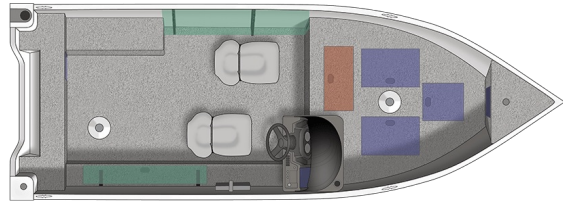

1800 Kodiak Side Console

Specs

GENERAL	1800 KODIAK SIDE CONSOLE	
Overall Length	18'	5.48 m
Boat/Motor/Trailer Length	21' 2"	6.45 m
Boat/Motor/Trailer Width	7'	2.13 m
Boat/Motor/Trailer Height	5' 9"	1.75 m
Beam	78"	198 cm
Chine Width	60"	152 cm
Max Depth	36"	91 cm
Max Cockpit Depth	21.5"	55 cm
Transom Height	20"	51 cm
Deadrise	10°	
Weight (Boat only, dry)	920#	417 kg
Max Weight Capacity	1,375#	624 kg
Max Person Capacity	6	
Max HP Capacity	75	
Fuel Capacity	19 gal.	72 L
Aluminum Gauge Bottom	0.100"	
Aluminum Gauge Sides	0.080"	
Aluminum Gauge Transom	0.125"	

HULL

Aluminum gauge bottom	0.100"
Aluminum gauge sides	0.080"
Aluminum gauge transom	0.125"

Colors

STANDARD

-  Black Metallic exterior & Gray interior
-  Silver Metallic exterior & Gray interior
-  Bright White exterior & Gray interior