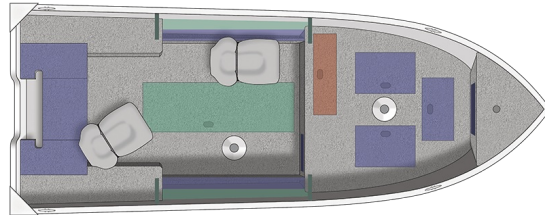

1650 Discovery Tiller

Specs

GENERAL

GENERAL	1650 DISCOVERY TILLER	
Overall Length	16' 6"	5.03 m
Boat/Motor/Trailer Length	21' 6"	6.55 m
Boat/Motor/Trailer Width	6' 4"	1.93 m
Boat/Motor/Trailer Height	5' 9"	1.75 m
Beam	75.5"	192 cm
Chine Width	58"	147 cm
Max Depth	33.5"	85 cm
Max Cockpit Depth	21.5"	55 cm
Transom Height	20"	51 cm
Deadrise	6°	
Weight (Boat only, dry)	835#	379 kg
Max Weight Capacity	1,250#	567 kg
Max Person Capacity	5	
Max HP Capacity	60	
Fuel Capacity	Portable	
Aluminum Gauge Bottom	.090"	
Aluminum Gauge Sides	.080"	
Aluminum Gauge Transom	.100"	

Features

CONSOLE/INSTRUMENTATION

Switch panel w/circuit breakers

Master power switch

FLOORING

Carpet, 16 oz. marine-grade, w/Limited Lifetime Warranty treated panel

SEATING

Seat, Deluxe w/ixed pedestal base (1)