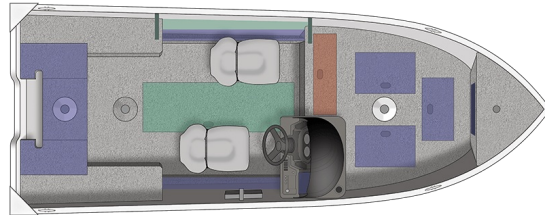

# 1650 Discovery Side Console

## Specs

GENERAL	1650 DISCOVERY SIDE CONSOLE	
Overall Length	16' 6"	5.03 m
Boat/Motor/Trailer Length	21' 6"	6.55 m
Boat/Motor/Trailer Width	6' 4"	1.93 m
Boat/Motor/Trailer Height	5' 9"	1.75 m
Beam	75.5"	192 cm
Chine Width	58"	147 cm
Max Depth	33.5"	85 cm
Max Cockpit Depth	21.5"	55 cm
Transom Height	20"	51 cm
Deadrise	6°	
Weight (Boat only, dry)	875#	397 kg
Max Weight Capacity	1,250#	567 kg
Max Person Capacity	5	
Min HP Capacity	25	
Max HP Capacity	60	
Fuel Capacity	Portable	
Aluminum Gauge Bottom	.090"	
Aluminum Gauge Sides	.080"	
Aluminum Gauge Transom	.100"	