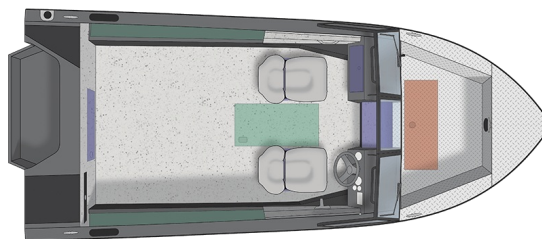

1850 Commander Elite

Specs

GENERAL

1850 COMMANDER ELITE

Hull Length	18' 9"	5.72 m
Hull Length w/SST	19' 7"	5.97 m
Boat/Motor/Trailer Length	21' 6"	6.55 m
Boat/Motor/Trailer Width	8' 6"	2.59 m
Boat/Motor/Trailer Height	7' 4"	2.34 m
Beam	94"	239 cm
Chine Width	78"	198 cm
Side Depth	33"	84cm
Max Depth	44"	112 cm
Max Cockpit Depth	30"	76 cm
Transom Height	25"	64 cm
Deadrise	17°	
Weight (Boat only, dry)	1,620#	735 kg
Max Weight Capacity	1,900#	862 kg
Max Person Capacity	6	
Min HP Capacity	90	
Max HP Capacity	150	
Fuel Capacity	33 gal.	125 L
Aluminum Gauge Bottom	0.125"	
Aluminum Gauge Sides	0.090"	
Aluminum Gauge Transom	0.125"	
Max. cockpit width	71"	180 cm
Cockpit Length	133"	338 cm

Colors

STANDARD

- Black Metallic exterior & Gray interior
- Black Metallic base w/Silver Metallic accent & Gray interior
- Black Metallic base w/Bright White accent & Gray interior
- Black Metallic base w/True Blue Metallic accent & Gray interior
- Black Metallic base w/Fire Red Metallic accent & Gray interior
- Silver Metallic base w/Black Metallic accent & Gray interior
- Silver Metallic base w/True Blue Metallic accent & Gray interior
- Silver Metallic base w/Fire Red Metallic accent & Gray interior

OPTIONAL

- True Blue Metallic exterior & Gray interior
- Fire Red Metallic exterior & Gray interior
- Mad Fish graphics
- Limited Edition colors available. See your local dealer for details.

Features

CONSOLE/INSTRUMENTATION

Console, starboard, toggle switches, 12V power outlet & throw tray

Console, port, lockable glove box

Windshield, Ultra tough all-welded

Speedometer, tachometer & trim gauges, chrome standard w/pre-rig

Steering wheel, black sport w/comfort grip

Hydraulic steering

Tilt steering

Master power switch

FLOORING

Aluminum floor, diamond plate (bow)

Vinyl floor, cockpit & stern w/treated panel flooring (Limited Lifetime Warranty)

SEATING

Seat, Deluxe w/fixed pedestal bases (2)

Seat slider, helm