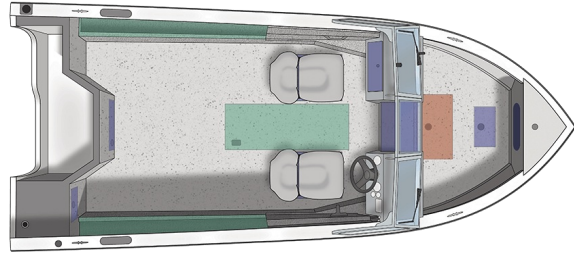

2050 Commander

Specs

GENERAL	2050 COMMANDER	
Overall Length	20' 8"	6.30 m
Boat/Motor/Trailer Length	24'	7.32 m
Boat/Motor/Trailer Width	8' 6"	2.59 m
Boat/Motor/Trailer Height	7' 4"	2.34 m
Beam	94"	239 cm
Chine Width	78"	198 cm
Side Depth	33"	84 cm
Max Depth	44"	112 cm
Max Cockpit Depth	30"	76 cm
Transom Height	25"	64 cm
Deadrise	17°	
Weight (Boat only, dry)	1,715#	778 kg
Max Weight Capacity	2,200#	998 kg
Max Person Capacity	8	
Min HP Capacity	115	
Max HP Capacity	200	
Fuel Capacity	40 gal.	151 L
Aluminum Gauge Bottom	0.125"	
Aluminum Gauge Sides	0.090"	
Aluminum Gauge Transom	0.125"	
Max. cockpit width	71"	180 cm
Cockpit Length	133"	338 cm