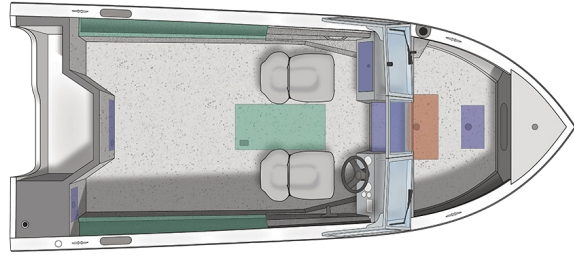

1850 Commander

Specs

GENERAL

1850 COMMANDER

Overall Length	18' 8"	5.68 m
Boat/Motor/Trailer Length	21' 6"	6.55 m
Boat/Motor/Trailer Width	8' 6"	2.59 m
Boat/Motor/Trailer Height	7' 4"	2.34 m
Beam	94"	239 cm
Chine Width	78"	198 cm
Side Depth	33"	83.82 cm
Max Depth	44"	112 cm
Max Cockpit Depth	30"	76 cm
Transom Height	25"	64 cm
Deadrise	17°	
Weight (Boat only, dry)	1,565#	710 kg
Max Weight Capacity	2,101#	953 kg
Max Person Capacity	6	
Min HP Capacity	90	
Max HP Capacity	150	
Fuel Capacity	33 gal.	125 L
Aluminum Gauge Bottom	0.125"	
Aluminum Gauge Sides	0.090"	
Aluminum Gauge Transom	0.125"	
Max. cockpit width	71"	180 cm
Cockpit Length	133"	338 cm