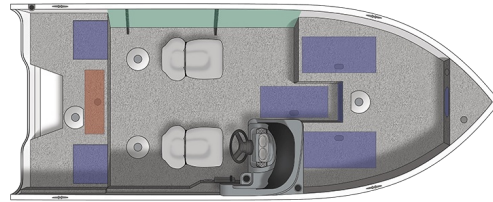

1700 Vision

Specs

GENERAL	1700 VISION	
Overall Length	17' 6"	5.33 m
Boat/Motor/Trailer Length	19' 6"	5.94 m
Boat/Motor/Trailer Width	7' 6"	2.29 m
Boat/Motor/Trailer Height	6'	1.83 m
Beam	88"	224 cm
Chine Width	73"	185 cm
Max Depth	39"	99 cm
Max Cockpit Depth	24"	61 cm
Transom Height	25"	64 cm
Deadrise	12°	
Weight (Boat only, dry)	1,190#	540 kg
Max Weight Capacity	1,400#	635 kg
Max Person Capacity	6	
Min HP Capacity	60	
Max HP Capacity	115	
Fuel Capacity	20 gal.	75 L
Aluminum Gauge Bottom	.100"	
Aluminum Gauge Sides	.080"	
Aluminum Gauge Transom	.125"	