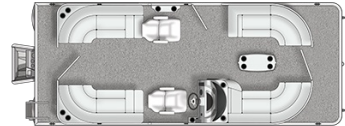

220 RALLY CWDH

- Convenient walkthrough layout allows for plenty of movement throughout the deck
- Helm station equipped with chair
- Second helm seat provides versatility and maximum comfort
- Four chaise lounges (two in front, two in back) that are perfect for sunning, lounging or entertaining
- Removable table with cup holders