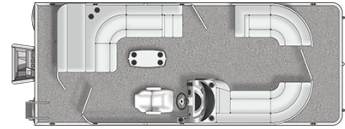

Floorplans

220 RALLY CS

- L-chaise lounge furniture with table
- Sunpad with storage and space for an optional changing room
- Spacious bow chaise lounge furniture
- Helm station equipped with a comfortable helm chair