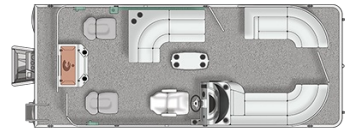

220 RALLY FC

- Dual stern fishing seats make for a better fishing experience
- Lockable, fully integrated rod rack system holds four 8' rods
- Easy access fish ruler with designated storage
- Fully featured fishing station including a 15-gallon livewell with light and pump, washdown system, throw tray, tool holder and 2 drink holders
- Bow chaise lounges with table
- Helm station equipped with a comfortable helm chair
- Includes 2 rod holders
- L-Lounge furniture with table