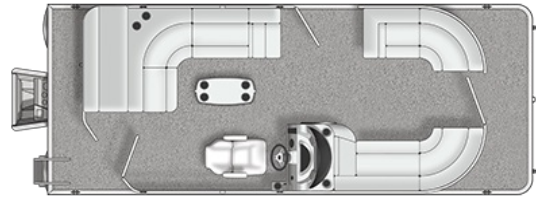

220 Rally

Specs

GENERAL

220 RALLY

Overall Length (includes ladder)	23'5"	7.14 m
Pontoon Length	22'	6.71 m
Pontoon Diameter (.080 gauge)	25"	63.50 cm
Beam	8'6"	2.59 m
Weight (2 tubes/3 tubes)	2,495#/3,010#	1,132 kg/1,365 kg
Max Weight Capacity (2 tubes/3 tubes)	2,073#/2,410#	940 kg/1,093 kg
Max Person Capacity (2 tubes/3 tubes)	10-11/12-13	
Max HP Capacity	200	
Max HP Capacity (2 tubes/3 tubes)	150/200	
Fuel Capacity (2 tubes/V3 Action Package)	28/37 gal.	106/140 L
Draft Up	12"	31 cm
Draft Down	21"	53 cm
Bridge Clearance (bimini & stern lights down)	62"	158 cm