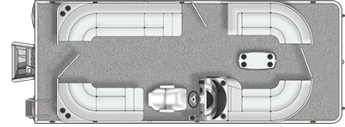

220 RALLY CW

- Convenient walkthrough layout allows for plenty of movement throughout the deck
- Helm station equipped with a comfortable helm chair
- Four chaise lounges (two in front, two in back) that are perfect for sunning, lounging or entertaining
- Removable table with cup holders