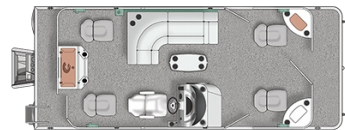

220 RALLY FS

- Four fishing seats provide maximum fishability for everyone on board
- Bow angling stations with drink holder, tool holder, storage and livewell
- Lockable, fully integrated rod rack system holds four 8' rods
- Easy access fish ruler with designated storage
- Fully featured fishing station including a 15-gallon livewell with light and pump, washdown system, throw tray, tool holder and 2 drink holders
- Helm station equipped with a comfortable helm chair
- Includes 4 rod holders
- L-Lounge furniture with table