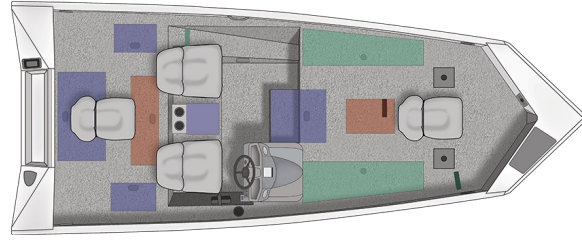

VT 18C

Specs

GENERAL

VT 18C

Overall Length	18' 5"	5.61 m
Boat/Motor/Trailer Length	21' 6"	6.55 m
Boat/Motor/Trailer Width	8'	2.44 m
Boat/Motor/Trailer Height	5' 10"	1.78 m
Beam	92.25"	234 cm
Chine Width	64"	163 cm
Side Depth	24"	61 cm
Transom Height	20"	51 cm
Deadrise	10°	
Weight (Boat only, dry)	1,126#	511 kg
Max Weight Capacity	1,223#	555 kg
Max Person Capacity	4	
Min HP Capacity	60	
Max HP Capacity	115	
Fuel Capacity	21 gal.	79.5 L
Aluminum Gauge Bottom	.100"	
Aluminum Gauge Sides	.100"	
Aluminum Gauge Transom	.100"	

Features

CONSOLE/INSTRUMENTATION

Console, starboard w/switch panel, carbon fiber style instrument panel w/multifunction black sterling gauges, throw trays, 12V power outlet & Humminbird PiranhaMAX 4 fish finder (max flush mount space 10"W x 7"H)

Speedometer/fuel and tachometer/trim multifunction gauges, black sterling

Steering wheel, black composite

No-feedback steering

Horn

FLOORING

Carpet, 16 oz. marine-grade, w/aluminum flooring

SEATING

Seat, Deluxe w/pedestal (2)