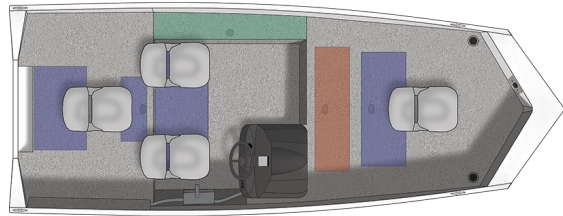

1700 Storm

Specs

GENERAL

1700 STORM

Overall Length	17'	5.18 m
Boat/Motor/Trailer Length	19' 4"	5.89 m
Boat/Motor/Trailer Width	6' 6"	1.98 m
Boat/Motor/Trailer Height	5' 8"	1.72 m
Beam	75"	191 cm
Chine Width	55"	140 cm
Side Depth	20"	51 cm
Transom Height	20"	51 cm
Deadrise	8°	
Weight (Boat only, dry)	670#	304 kg
Max Weight Capacity	1,101#	499 kg
Max Person Capacity	4	
Max HP Capacity	60	
Fuel Capacity	12 gal. portable (standard)	45 L
Aluminum Gauge Bottom	.100"	
Aluminum Gauge Sides	.100"	
Aluminum Gauge Transom	.100"	

HULL

Aluminum gauge bottom	.100"
Aluminum gauge sides	.100"
Aluminum gauge transom	.100"

Colors

STANDARD

  Unpainted exterior & Gray interior

OPTIONAL

  Black Metallic exterior & Gray interior

  Silver Metallic exterior & Gray interior