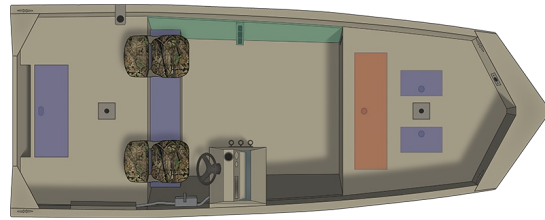

2070 Retriever CC/SC Side Console

Specs

GENERAL

2070 RETRIEVER CC/SC SIDE CONSOLE

Overall Length	20'	6.09 m
Boat/Motor/Trailer Length	23'	7.01 m
Boat/Motor/Trailer Width	8'	2.43 m
Boat/Motor/Trailer Height	6' 10"	2.08 m
Beam	96"	244 cm
Chine Width	70"	178 cm
Side Depth	24"	61 cm
Transom Height	20"	51 cm
Deadrise	3.5°	
Weight (Boat only, dry)	1,125#	510 kg
Max Weight Capacity	1,862#	844 kg
Max Person Capacity	7	
Min HP Capacity	25	
Max HP Capacity	150	
Fuel Capacity	19 gal.	72 L
Aluminum Gauge Bottom	0.100"	
Aluminum Gauge Sides	0.100"	
Aluminum Gauge Transom	0.100"	