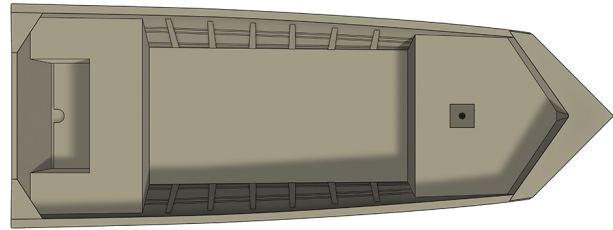

1546 Retriever Jon

Specs

GENERAL

1546 RETRIEVER JON

Overall Length	15' 1"	4.59 m
Boat/Motor/Trailer Length	18'	5.49 m
Boat/Motor/Trailer Width	6' 6"	1.82 m
Boat/Motor/Trailer Height	5' 8"	1.72 m
Beam	70"	178 cm
Chine Width	46"	117 cm
Side Depth	20"	51 cm
Transom Height	20"	51 cm
Deadrise	3.5°	
Weight (Boat only, dry)	290#	132 kg
Max Weight Capacity	825#	374 kg
Max Person Capacity	4	
Min HP Capacity	20	
Max HP Capacity	25	
Fuel Capacity	Portable	
Aluminum Gauge Bottom	0.080"	
Aluminum Gauge Sides	0.080"	
Aluminum Gauge Transom	0.080"	

Features

FLOORING

Aluminum floor, flat

SEATING

Pedestal floor base (bow)

STORAGE/CONVENIENCE

Platform, low (bow)

INTERIOR FEATURES

Wood-free construction

Lanyard, ignition stop switch

Level flotation

EXTERIOR FEATURES

Hull, aluminum, all-welded

Keel, extruded full length, welded (center)

Rib construction, cross & side

Ribs, extruded, extra strength