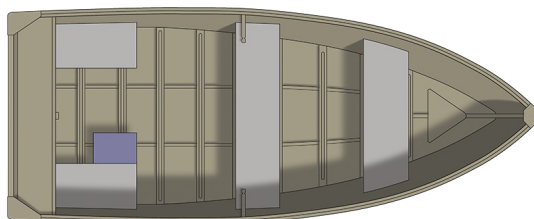

1468 Outreach

Specs

GENERAL

1468 OUTREACH

Overall Length	14' 3"	4.34 m
Beam	68"	173 cm
Transom Height	15"	38 cm
Weight (Boat only, dry)	240#	109 kg
Max Weight Capacity	821#	372 kg
Max Person Capacity	4	
Min HP Capacity	9.9	
Max HP Capacity	25	
Fuel Capacity	Portable	
Aluminum Gauge Bottom	.061"	
Aluminum Gauge Sides	.061"	
Aluminum Gauge Transom	.065"	
Number of ribs	12	

Colors

STANDARD

Unpainted base w/Charcoal accent & non-skid Matte Gray interior

Features

SEATING

Marine-grade vinyl wrapped bench seats

Seats, split (stern)

Seats, bench (2)

INTERIOR FEATURES

Heavy-duty tubular seat to gunnel braces

Full-width self-draining splashwell

EXTERIOR FEATURES

Formed bow plate

Bow eye

Transom handles

Transom corner castings w/handles