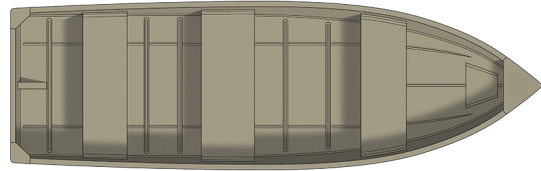

1458 Outreach

Specs

GENERAL

1458 OUTREACH

Overall Length	14' 4"	4.37 m
Beam	58"	147 cm
Transom Height	15"	38 cm
Weight (Boat only, dry)	150#	68 kg
Max Weight Capacity	750#	340 kg
Max Person Capacity	4	
Max HP Capacity	15	
Fuel Capacity	Portable	
Aluminum Gauge Bottom	.051"	
Aluminum Gauge Sides	.051"	
Aluminum Gauge Transom	.065"	
Number of ribs	7	

Colors

STANDARD

Unpainted Exterior w/Matte Gray interior

Features

SEATING

Aluminum bench seats

Seats, bench (3)

INTERIOR FEATURES

Heavy-duty tubular seat to gunnel braces

EXTERIOR FEATURES

Riveted aluminum hull

Semi-V hull

Keel, extruded full length, welded (center)

Aluminum clad transom

Gunnel, extruded

Corner caps, formed