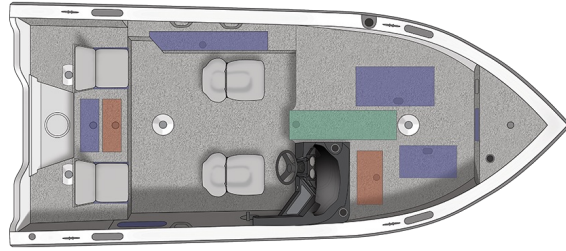

1750 Fish Hawk Side Console JS

Specs

GENERAL

1750 FISH HAWK SIDE CONSOLE JS

Overall Length	17' 9"	5.41 m
Boat/Motor/Trailer Length	22' 9"	6.93 m
Boat/Motor/Trailer Width	8' 6"	2.59 m
Boat/Motor/Trailer Height	6' 2"	1.88 m
Beam	95"	241 cm
Chine Width	78"	198 cm
Max Depth	35"	89 cm
Max Cockpit Depth	22"	56 cm
Transom Height	25"	64 cm
Deadrise	12°	
Weight (Boat only, dry)	1,480#	671 kg
Max Weight Capacity	1,710#	776 kg
Max Person Capacity	6	
Min HP Capacity	90	
Max HP Capacity	150	
Fuel Capacity	27 gal.	102 L
Aluminum Gauge Bottom	0.100"	
Aluminum Gauge Sides	0.090"	
Aluminum Gauge Transom	0.125"	