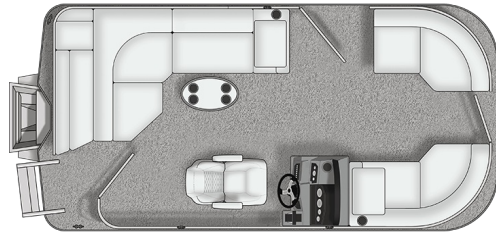

180 Chase Cruise

Specs

GENERAL

180 CHASE CRUISE

Overall Length (includes ladder)	19' 6"	5.94 m
Pontoon Length	18' 3"	5.56 m
Pontoon Diameter (.080 gauge)	25"	63.50 cm
Beam	8' 6"	2.59 m
Weight (2 tubes/3 tubes)	1,575#/1,689#	714 kg/766 kg
Max Weight Capacity (2 tubes/3 tubes)	1,879#/2,062#	852 kg/935 kg
Max Person Capacity (2 tubes/3 tubes)	9/11	
Min HP Capacity	40	
Max HP Capacity	115	
Max HP Capacity (2 tubes/3 tubes)	90/115	
Fuel Capacity (2 tubes/3 tubes)	24/30gal	91 /114 L

*Note: Max capacity = person + motor + gear. Engine size affects capacity. Tube diameter also changes capacity. See max weight & persons for 27" diameter tubes under Optional Features/Performance & Construction.