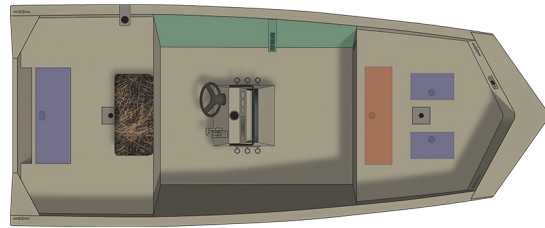

# 1860 Retriever CC/SC Center Console