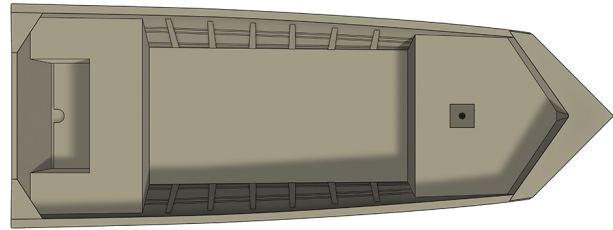

1546 Retriever Jon

Specs

GENERAL

1546 RETRIEVER JON

Overall Length	15' 1"	4.59 m
Boat/Motor/Trailer Length	18'	5.49 m
Boat/Motor/Trailer Width	6' 6"	1.82 m
Boat/Motor/Trailer Height	5' 8"	1.72 m
Beam	70"	178 cm
Chine Width	46"	117 cm
Side Depth	20"	51 cm
Transom Height	20"	51 cm
Deadrise	3.5°	
Weight (Boat only, dry)	290#	132 kg
Max Weight Capacity	825#	374 kg
Max Person Capacity	4	
Min HP Capacity	20	
Max HP Capacity	25	
Fuel Capacity	Portable	
Aluminum Gauge Bottom	0.080"	
Aluminum Gauge Sides	0.080"	
Aluminum Gauge Transom	0.080"	

Features

FLOORING

Aluminum floor, flat

SEATING

Pedestal floor base (bow)

STORAGE/CONVENIENCE

Platform, low (bow)

Battery tray