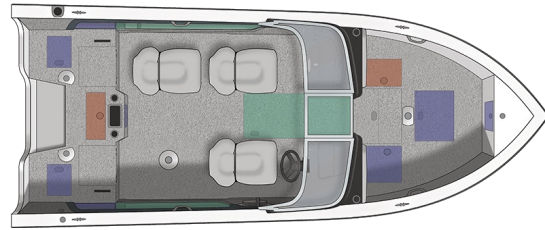

1850 Super Hawk

Specs

GENERAL

1850 SUPER HAWK

Overall Length	18' 9"	5.71 m
Boat/Motor/Trailer Length	21' 9"	6.63 m
Boat/Motor/Trailer Width	8' 6"	2.59 m
Boat/Motor/Trailer Height	6' 9"	2.06 m
Beam	94"	239 cm
Chine Width	78"	198 cm
Max Depth	42.25"	107 cm
Max Cockpit Depth	25.25"	64 cm
Transom Height	25"	64 cm
Deadrise	17°	
Weight (Boat only, dry)	1,650#	748 kg
Max Weight Capacity	1,800#	816 kg
Max Person Capacity	8	
Min HP Capacity	115	
Max HP Capacity	200	
Fuel Capacity	32 gal.	121 L
Aluminum Gauge Bottom	0.100"	2.54 mm
Aluminum Gauge Sides	0.090"	0.03 m'
Aluminum Gauge Transom	0.125"	0.04 m'