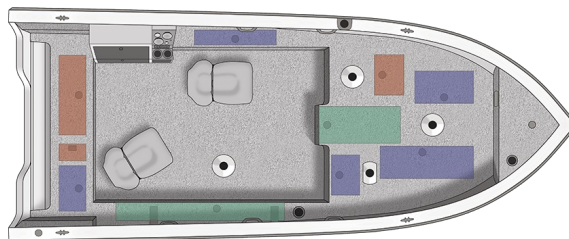

1850 Pro Tiller

Specs

GENERAL

1850 PRO TILLER

Overall Length	18' 6"	5.64 m
Boat/Motor/Trailer Length	21' 5"	6.53 m
Boat/Motor/Trailer Width	8' 6"	2.59 m
Boat/Motor/Trailer Height	5' 10"	1.78 m
Beam	94"	239 cm
Chine Width	78"	198 cm
Max Depth	41"	104 cm
Max Cockpit Depth	22"	56 cm
Transom Height	25"	64 cm
Deadrise	12°	
Weight (Boat only, dry)	1,375#	624 kg
Max Weight Capacity	1,650#	749 kg
Max Person Capacity	6	
Max HP Capacity	90	
Fuel Capacity	32 gal.	122 L
Aluminum Gauge Bottom	0.100"	
Aluminum Gauge Sides	0.090"	
Aluminum Gauge Transom	0.125"	

Colors

STANDARD

- Black Metallic base w/Bright White accent & Gray interior
- Black Metallic base w/Fire Red Metallic accent & Gray interior
- Black Metallic base w/Silver Metallic accent & Gray interior
- Black Metallic base w/True Blue Metallic accent & Gray interior
- Black Metallic exterior & Gray interior
- Bright White base w/Black Metallic accent & Gray interior
- Bright White base w/Fire Red Metallic accent & Gray interior
- Bright White base w/Silver Metallic accent & Gray interior
- Bright White base w/True Blue Metallic accent & Gray interior
- Silver Metallic base w/Black Metallic accent & Gray interior
- Silver Metallic base w/Fire Red Metallic accent & Gray interior
- Silver Metallic base w/True Blue Metallic accent & Gray interior

OPTIONAL

- Black Metallic exterior w/Clear Coat & Gray interior
- Bright White exterior w/Clear Coat & Gray interior
- Fire Red Metallic exterior & Gray interior
- Fire Red Metallic exterior w/Clear Coat & Gray interior
- Limited Edition colors available. See your local dealer for details.
- Silver Metallic exterior w/Clear Coat & Gray interior
- True Blue Metallic exterior & Gray interior
- True Blue Metallic exterior w/Clear Coat & Gray interior

Features

CONSOLE/INSTRUMENTATION

Command console, w/lockable storage & electronics compartment, w/pull-out tray, lockable storage drawer, tackle storage, drink holders (2), gauges, rocker switches & 12V power outlet

Tachometer gauge, chrome standard w/pre-rig

Fuel gauge

Master power switch

Horn

FLOORING

Carpet, 16 oz. marine-grade, w/Limited Lifetime Warranty treated panel