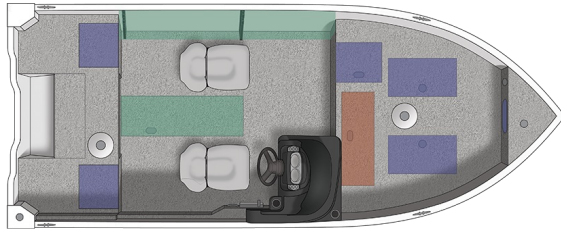

1600 Vision

Specs

GENERAL

1600 VISION

Overall Length	16' 4"	4.98 m
Boat/Motor/Trailer Length	19' 1"	5.82 m
Boat/Motor/Trailer Width	7' 6"	2.29 m
Boat/Motor/Trailer Height	5' 11"	1.80 m
Beam	81"	206 cm
Chine Width	67"	170 cm
Max Depth	37.75"	96 cm
Max Cockpit Depth	24"	61 cm
Transom Height	20"	51 cm
Deadrise	10°	
Weight (Boat only, dry)	935#	424 kg
Max Weight Capacity	1,300#	590 kg
Max Person Capacity	5	
Min HP Capacity	40	
Max HP Capacity	75	
Fuel Capacity	12 gal. portable	45 L
Aluminum Gauge Bottom	.100"	
Aluminum Gauge Sides	.080"	
Aluminum Gauge Transom	.125"	

Colors

STANDARD

- Black Metallic exterior & Gray interior
- Bright White exterior & Gray interior
- Silver Metallic exterior & Gray interior

OPTIONAL

- Bright White base w/Black Metallic accent & Gray interior
- Bright White base w/Fire Red Metallic accent & Gray interior
- Bright White base w/Silver Metallic accent & Gray interior
- Bright White base w/True Blue Metallic accent & Gray interior
- Silver Metallic base w/Black Metallic accent & Gray interior
- Silver Metallic base w/Fire Red Metallic accent & Gray interior
- Silver Metallic base w/True Blue Metallic accent & Gray interior