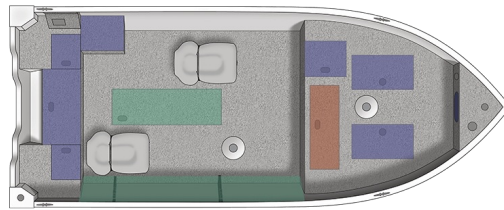

1600 Vision Tiller

Specs

GENERAL

1600 VISION TILLER

Overall Length	16' 4"	4.98 m
Boat/Motor/Trailer Length	19' 1"	5.82 m
Boat/Motor/Trailer Width	7' 6"	2.29 m
Boat/Motor/Trailer Height	5' 11"	1.80 m
Beam	81"	206 cm
Chine Width	67"	170 cm
Max Depth	37.75"	96 cm
Max Cockpit Depth	24"	61 cm
Transom Height	20"	51 cm
Deadrise	10°	
Weight (Boat only, dry)	902#	409 kg
Max Weight Capacity	1,300#	590 kg
Max Person Capacity	5	
Min HP Capacity	40	
Max HP Capacity	75	
Fuel Capacity	12 gal. portable	45 L
Aluminum Gauge Bottom	.100"	
Aluminum Gauge Sides	.080"	
Aluminum Gauge Transom	.125"	