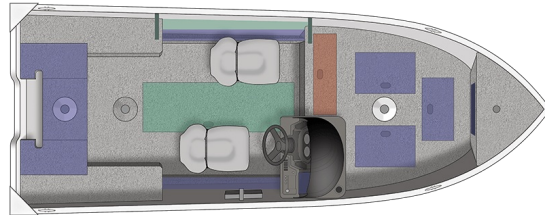

# 1650 Discovery Side Console

### 1650 DISCOVERY SIDE CONSOLE

Overall Length	16' 6"	5.03 m
Chine Width	58"	147 cm
Boat/Motor/Trailer Length	21' 6"	6.55 m
Boat/Motor/Trailer Width	6' 4"	1.93 m
Boat/Motor/Trailer Height	5' 9"	1.75 m
Beam	75.5"	192 cm
Max Weight Capacity	1,250#	567 kg
Max Depth	33.5"	85 cm
Max Cockpit Depth	21.5"	55 cm
Transom Height	20"	51 cm
Deadrise	6°	
Fuel Capacity	Portable	
Aluminum Gauge Bottom	.090"	
Weight (Boat only, dry)	875#	397 kg
Aluminum Gauge Sides	.080"	
Aluminum Gauge Transom	.100"	
Max Person Capacity	5	
Min HP Capacity	25	
Max HP Capacity	60	