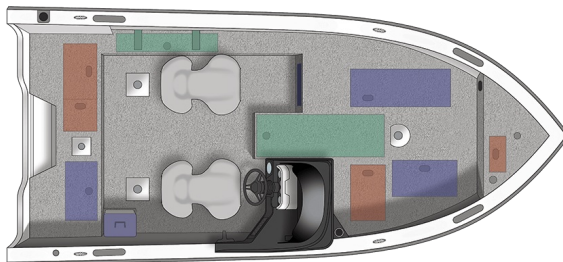

1750 Raptor Side Console

Specs

GENERAL

	1750 RAPTOR SIDE CONSOLE	
Overall Length	17' 8"	5.38 m
Boat/Motor/Trailer Length	21' 5"	6.53 m
Boat/Motor/Trailer Width	8' 6"	2.59 m
Boat/Motor/Trailer Height	6' 10"	2.08 m
Beam	96"	244 cm
Chine Width	79"	201 cm
Max Depth	41"	104 cm
Max Cockpit Depth	24"	61 cm
Transom Height	25"	64 cm
Deadrise	17°	
Weight (Boat only, dry)	1,770#	803 kg
Max Weight Capacity	1,600#	726 kg
Max Person Capacity	6	
Min HP Capacity	90	
Max HP Capacity	150	
Fuel Capacity	40 gal.	151 L
Aluminum Gauge Bottom	0.100"	
Aluminum Gauge Sides	0.090"	
Aluminum Gauge Transom	0.125"	