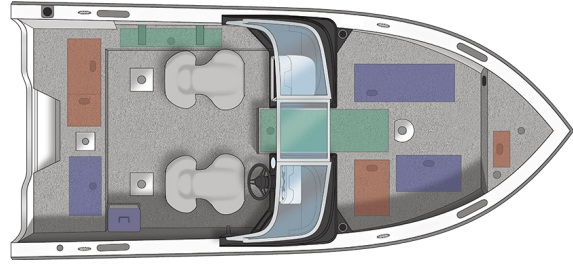

1750 Raptor Walk-through

Specs

GENERAL

	1750 RAPTOR WALK-THROUGH	
Overall Length	17' 8"	5.38 m
Boat/Motor/Trailer Length	21' 5"	6.53 m
Boat/Motor/Trailer Width	8' 6"	2.59 m
Boat/Motor/Trailer Height	6' 10"	2.08 m
Beam	96"	244 cm
Chine Width	79"	201 cm
Max Depth	41"	104 cm
Max Cockpit Depth	24"	61 cm
Transom Height	25"	64 cm
Deadrise	17°	
Weight (Boat only, dry)	1,870#	848 kg
Max Weight Capacity	1,600#	726 kg
Max Person Capacity	6	
Min HP Capacity	90	
Max HP Capacity	150	
Fuel Capacity	40 gal.	151 L
Aluminum Gauge Bottom	0.100"	
Aluminum Gauge Sides	0.090"	
Aluminum Gauge Transom	0.125"	

Colors

STANDARD

- Black Metallic base w/Bright White accent & Gray interior
- Black Metallic base w/Fire Red Metallic accent & Gray interior
- Black Metallic base w/Silver Metallic accent & Gray interior
- Black Metallic base w/True Blue Metallic accent & Gray interior
- Black Metallic exterior & Gray interior
- Bright White base w/Black Metallic accent & Gray interior
- Bright White base w/Fire Red Metallic accent & Gray interior
- Bright White base w/Silver Metallic accent & Gray interior
- Bright White base w/True Blue Metallic accent & Gray interior
- Silver Metallic base w/Black Metallic accent & Gray interior
- Silver Metallic base w/Fire Red Metallic accent & Gray interior
- Silver Metallic base w/True Blue Metallic accent & Gray interior

OPTIONAL

- Black Metallic exterior w/Clear Coat & Gray interior
- Bright White exterior w/Clear Coat & Gray interior
- Fire Red Metallic exterior & Gray interior
- Fire Red Metallic exterior w/Clear Coat & Gray interior
- Limited Edition colors available. See your local dealer for details.
- Silver Metallic exterior w/Clear Coat & Gray interior
- True Blue Metallic exterior & Gray interior
- True Blue Metallic exterior w/Clear Coat & Gray interior

Features