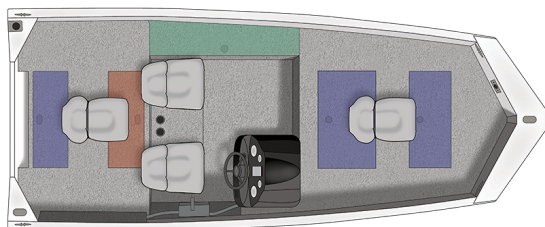

1700 Ridge

Specs

GENERAL

1700 RIDGE

Overall Length	16'11"	5.18 m
Boat/Motor/Trailer Length	20' 10"	6.35 m
Boat/Motor/Trailer Width	7' 1"	2.16 m
Boat/Motor/Trailer Height	5' 9"	1.75 m
Beam	85"	191 cm
Chine Width	60"	140 cm
Side Depth	23"	51 cm
Transom Height	20"	51 cm
Deadrise	3.5°	
Weight (Boat only, dry)	985	
Max Weight Capacity	1128	
Max Person Capacity	4	
Min HP Capacity	20	
Max HP Capacity	75	
Fuel Capacity	21 gal.	45 L
Aluminum Gauge Bottom	.100"	2.54 mm
Aluminum Gauge Sides	.100"	2.54 mm
Aluminum Gauge Transom	.100"	2.54 mm

Features

CONSOLE/INSTRUMENTATION

Console, starboard, switch panel, 12V power outlet, drink holder & Humminbird PiranhaMAX 4 fish finder (max flush mount space 10"W x 6"H)

Speedometer, fuel, tachometer and trim gauges

Steering wheel, black composite

No-feedback steering

Horn

FLOORING

Carpet, 16 oz. marine-grade, w/aluminum flooring

SEATING

Seat, Deluxe w/pedestal (2)

Seat, Deluxe folding w/flip up bases (2)