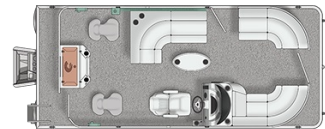

200 RALLY DX FC

- Dual stern fishing seats make for a better fishing experience
- Lockable, fully integrated rod rack system holds four 8' rods
- Easy access fish ruler with designated storage
- Fully featured fishing station including a 15-gallon livewell with light and pump, washdown system, throw tray, tool holder and 2 drink holders
- Bow chaise lounges with table
- Helm station equipped with a comfortable helm chair
- Includes 2 rod holders
- L-Lounge furniture with table