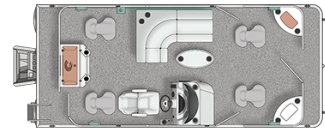

200 RALLY DX FS

- Four fishing seats provide maximum fishability for everyone on board
- Bow angling stations with drink holder, tool holder, storage and livewell
- Lockable, fully integrated rod rack system holds four 8' rods
- Easy access fish ruler with designated storage
- Fully featured fishing station including a 15-gallon livewell with light and pump, washdown system, throw tray, tool holder and 2 drink holders
- Helm station equipped with a comfortable helm chair
- Includes 4 rod holders
- L-Lounge furniture with table