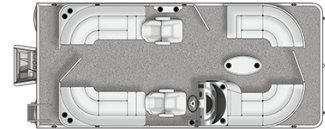

200 RALLY DX CWDH

- Convenient walkthrough layout allows for plenty of movement throughout the deck
- Helm station equipped with a comfortable helm chair
- Second helm seat provides versatility and maximum comfort
- Four chaise lounges (two in front, two in back) that are perfect for sunning, lounging or entertaining
- Removable table with cup holders