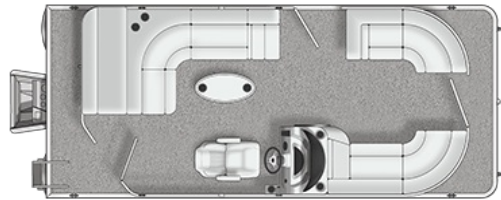

### Specs

GENERAL	200 RALLY DX	
Overall Length (includes ladder)	22'1"	6.73 m
Pontoon Length	20'	6.10 m
Pontoon Diameter (.080 gauge)	25"	63.50 cm
Beam	8'6"	2.59 m
Weight (2 tubes/3 tubes)	2,265#/2,560#	1,027 kg/1,161 kg
Max Weight Capacity (2 tubes/3 tubes)	1,918#/2,222#	870 kg/1,007 kg
Max Person Capacity (2 tubes/3 tubes)	9-10/11	
Min HP Capacity	9.9	
Max HP Capacity	150	
Max HP Capacity (2 tubes/3 tubes)	115/150	
Fuel Capacity (2 tubes/3 tubes)	28/37 gal.	106/140 L
Draft Up	12"	31 cm
Draft Down	21"	53 cm
Bridge Clearance (bimini & stern lights down)	62"	158 cm