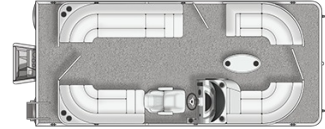

200 RALLY DX CW

- Convenient walkthrough layout allows for plenty of movement throughout the deck
- Helm station equipped with a comfortable helm chair
- Four chaise lounges (two in front, two in back) that are perfect for sunning, lounging or entertaining
- Removable table with cup holders