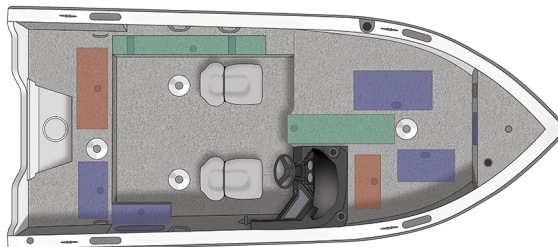

1750 Fish Hawk Side Console

Specs

GENERAL

1750 FISH HAWK SIDE CONSOLE

Overall Length	17' 9"	5.41 m
Boat/Motor/Trailer Length	22' 9"	6.93 m
Boat/Motor/Trailer Width	8' 6"	2.59 m
Boat/Motor/Trailer Height	6' 2"	1.88 m
Beam	95"	241 cm
Chine Width	78"	198 cm
Max Depth	35"	89 cm
Max Cockpit Depth	22"	56 cm
Transom Height	25"	64 cm
Deadrise	12°	
Weight (Boat only, dry)	1,480#	671 kg
Max Weight Capacity	1,710#	776 kg
Max Person Capacity	6	
Min HP Capacity	90	
Max HP Capacity	150	
Fuel Capacity	27 gal.	102 L
Aluminum Gauge Bottom	0.100"	
Aluminum Gauge Sides	0.090"	
Aluminum Gauge Transom	0.125"	