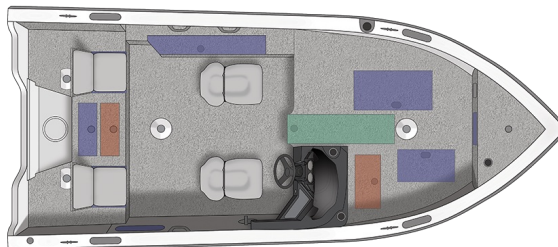

1750 Fish Hawk Side Console JS

Specs

GENERAL

1750 FISH HAWK SIDE CONSOLE JS

Overall Length	17' 9"	5.41 m
Boat/Motor/Trailer Length	22' 9"	6.93 m
Boat/Motor/Trailer Width	8' 6"	2.59 m
Boat/Motor/Trailer Height	6' 2"	1.88 m
Beam	95"	241 cm
Chine Width	78"	198 cm
Max Depth	35"	89 cm
Max Cockpit Depth	22"	56 cm
Transom Height	25"	64 cm
Deadrise	12°	
Weight (Boat only, dry)	1,480#	671 kg
Max Weight Capacity	1,710#	776 kg
Max Person Capacity	6	
Min HP Capacity	90	
Max HP Capacity	150	
Fuel Capacity	27 gal.	102 L
Aluminum Gauge Bottom	0.100"	
Aluminum Gauge Sides	0.090"	
Aluminum Gauge Transom	0.125"	

Colors

STANDARD

- Black Metallic base w/Bright White accent & Gray interior
- Black Metallic base w/Fire Red Metallic accent & Gray interior
- Black Metallic base w/Silver Metallic accent & Gray interior
- Black Metallic base w/True Blue Metallic accent & Gray interior
- Black Metallic exterior & Gray interior
- Bright White base w/Black Metallic accent & Gray interior
- Bright White base w/Fire Red Metallic accent & Gray interior
- Bright White base w/Silver Metallic accent & Gray interior
- Bright White base w/True Blue Metallic accent & Gray interior
- Silver Metallic base w/Black Metallic accent & Gray interior
- Silver Metallic base w/Fire Red Metallic accent & Gray interior
- Silver Metallic base w/True Blue Metallic accent & Gray interior

OPTIONAL

- Black Metallic exterior w/Clear Coat & Gray interior
- Bright White exterior w/Clear Coat & Gray interior
- Fire Red Metallic exterior & Gray interior
- Fire Red Metallic exterior w/Clear Coat & Gray interior
- Limited Edition colors available. See your local dealer for details.
- Silver Metallic exterior w/Clear Coat & Gray interior
- True Blue Metallic exterior & Gray interior
- True Blue Metallic exterior w/Clear Coat & Gray interior

Features

CONSOLE/INSTRUMENTATION

Console, starboard, lit toggle switches, 2 drink holders, 12V outlet

Speedometer/fuel & tachometer/trim multifunction gauges, chrome w/ brushed aluminum standard w/pre-rig

Steering wheel, black sport w/comfort grip

No-feedback steering

Fuse panel

Master power switch

Horn

Windscreen