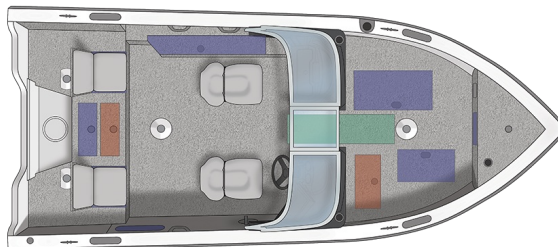

1750 Fish Hawk Walk-through JS

Specs

GENERAL

	1750 FISH HAWK WALK-THROUGH JS	
Overall Length	17' 9"	5.41 m
Boat/Motor/Trailer Length	22' 9"	6.93 m
Boat/Motor/Trailer Width	8' 6"	2.59 m
Boat/Motor/Trailer Height	6' 8"	2.03 m
Beam	95"	241 cm
Chine Width	78"	198 cm
Max Depth	35"	89 cm
Max Cockpit Depth	22"	56 cm
Transom Height	25"	64 cm
Deadrise	12°	
Weight (Boat only, dry)	1,510#	685 kg
Max Weight Capacity	1,710#	776 kg
Max Person Capacity	6	
Min HP Capacity	90	
Max HP Capacity	150	
Fuel Capacity	27 gal.	102 L
Aluminum Gauge Bottom	0.100"	
Aluminum Gauge Sides	0.090"	
Aluminum Gauge Transom	0.125"	

Colors

STANDARD

- Black Metallic base w/Bright White accent & Gray interior
- Black Metallic base w/Fire Red Metallic accent & Gray interior
- Black Metallic base w/Silver Metallic accent & Gray interior
- Black Metallic base w/True Blue Metallic accent & Gray interior
- Black Metallic exterior & Gray interior
- Bright White base w/Black Metallic accent & Gray interior
- Bright White base w/Fire Red Metallic accent & Gray interior
- Bright White base w/Silver Metallic accent & Gray interior
- Bright White base w/True Blue Metallic accent & Gray interior
- Silver Metallic base w/Black Metallic accent & Gray interior
- Silver Metallic base w/Fire Red Metallic accent & Gray interior
- Silver Metallic base w/True Blue Metallic accent & Gray interior

OPTIONAL

- Black Metallic exterior w/Clear Coat & Gray interior
- Bright White exterior w/Clear Coat & Gray interior
- Fire Red Metallic exterior w/Clear Coat & Gray interior
- Limited Edition colors available. See your local dealer for details.
- Silver Metallic exterior w/Clear Coat & Gray interior
- True Blue Metallic exterior & Gray interior
- True Blue Metallic exterior w/Clear Coat & Gray interior

Features

CONSOLE/INSTRUMENTATION

Console, starboard, lit toggle switches, 2 drink holders, 12V outlet

Console, port, lockable glove box, 2 drink holders & USB port

Windshield, wrap-around w/safety glass

Speedometer/fuel & tachometer/trim multifunction gauges, chrome w/ brushed aluminum standard w/pre-rig

Steering wheel, black sport w/comfort grip

No-feedback steering

Fuse panel

Master power switch

Horn