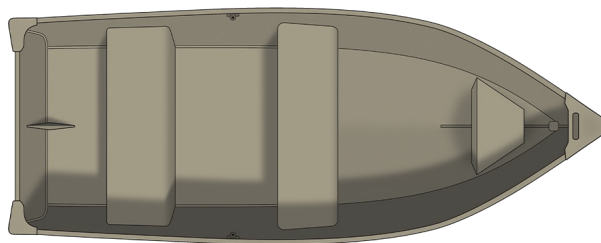

1260L Outreach

Specs

GENERAL

	1260L OUTREACH	
Overall Length	12' 1"	3.68 m
Beam	60"	152 cm
Transom Height	15"	38 cm
Weight (Boat only, dry)	164#	74 kg
Max Weight Capacity	461#	209 kg
Max Person Capacity	3	
Max HP Capacity	9.9	
Fuel Capacity	Portable	
Aluminum Gauge Bottom	.063"	
Aluminum Gauge Sides	.063"	
Aluminum Gauge Transom	.063"	

Colors

STANDARD

Unpainted Exterior w/Painted interior

Features

SEATING

Aluminum bench seats
Seats, bench (2)

INTERIOR FEATURES

Hull & Drain Plug

EXTERIOR FEATURES

Riveted aluminum hull
Aluminum Keelsons
Bow eye
Oar Locks
Stern Handles
Aluminum Encased transom

Options

ACCESSORIES

Deployable ladder

CANVAS

Mooring Cover - Gray
Transhield Cover