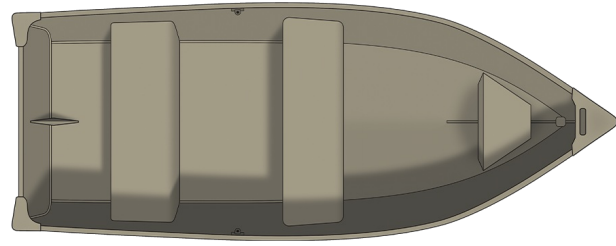

1461L Outreach

Specs

GENERAL

	1461L OUTREACH	
Overall Length	14' 1"	4.29 m
Beam	61"	155 cm
Transom Height	15"	38 cm
Weight (Boat only, dry)	194#	88.00 kg
Max Weight Capacity	526#	238.59 kg
Max Person Capacity	3	
Max HP Capacity	9.9	
Fuel Capacity	Portable	
Aluminum Gauge Bottom	.063"	
Aluminum Gauge Sides	.063"	
Aluminum Gauge Transom	.063"	

Colors

STANDARD

Unpainted Exterior w/Painted interior

Features

SEATING

Aluminum bench seats

Seats, bench (2)

INTERIOR FEATURES

Hull & Drain Plug

EXTERIOR FEATURES

Riveted aluminum hull

Aluminum Keelsons

Bow eye

Oar Locks

Stern Handles

Aluminum Encased transom

Options

ACCESSORIES

Deployable ladder

CANVAS

Mooring Cover - Gray

Transhield Cover