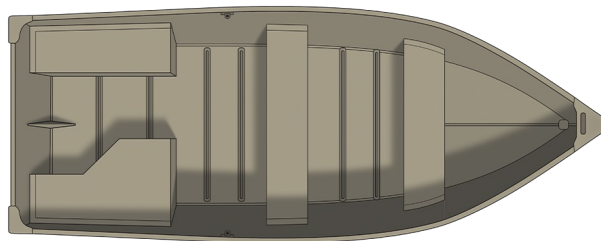

1469 Outreach

Specs

GENERAL

	1469 OUTREACH	
Overall Length	14' 6"	4.42 m
Beam	69"	175.26 cm
Transom Height	20"	50.80 cm
Weight (Boat only, dry)	285#	129.27 kg
Max Weight Capacity	836#	379.20 kg
Max Person Capacity	4	
Max HP Capacity	25	
Fuel Capacity	Portable	
Aluminum Gauge Bottom	.063"	
Aluminum Gauge Sides	.063"	
Aluminum Gauge Transom	.063"	

Colors

STANDARD

Unpainted Base w/ True Blue Accent
Exterior w/Painted interior
Unpainted Exterior w/Painted interior

Features

SEATING

Vinyl Wrapped seats

Seats, bench (2)

Seats, split (1)

INTERIOR FEATURES

Hull & Drain Plug

EXTERIOR FEATURES

Riveted aluminum hull

Aluminum Keelsons

Bow eye

Oar Locks

Stern Handles