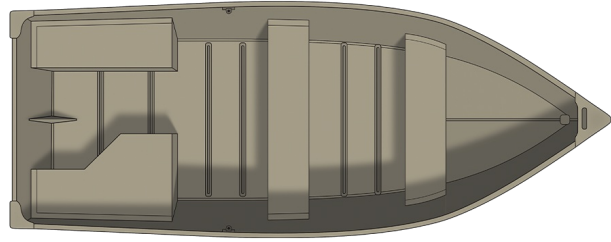

1672 Outreach

Specs

GENERAL

1672 OUTREACH

Overall Length	16' 2"	4.93 m
Beam	72"	175.26 cm
Transom Height	20"	50.80 cm
Weight (Boat only, dry)	325#	147.42 kg
Max Weight Capacity	829#	379.20 kg
Max Person Capacity	5	
Max HP Capacity	25	
Fuel Capacity	Portable	
Aluminum Gauge Bottom	.063"	1.60 mm
Aluminum Gauge Sides	.063"	1.60 mm
Aluminum Gauge Transom	.063"	1.60 mm

Colors

STANDARD

Unpainted Base w/ True Blue Accent
Exterior w/Painted interior

OPTIONAL PAINT AND GRAPHICS

Unpainted Exterior w/Painted interior

Features

SEATING

Vinyl Wrapped seats

Seats, bench (2)

Seats, split (1)

INTERIOR FEATURES

Hull & Drain Plug

EXTERIOR FEATURES

Riveted aluminum hull

Aluminum Keelsons

Bow eye

Oar Locks

Stern Handles

Composite transom

Options

ACCESSORIES

Deployable ladder

Navigation Light Kit

15" Transom Option

CANVAS

Mooring Cover - Gray

Transhield Cover