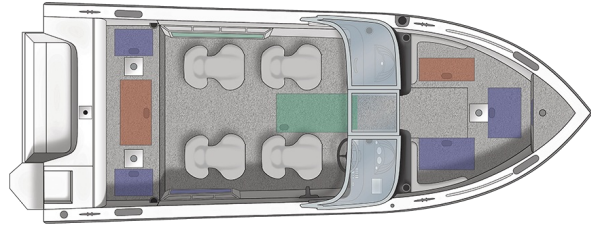

2250 Sportfish

Specs

GENERAL

2250 SPORTFISH

Overall Length	22' 11"	6.99 m
Boat/Motor/Trailer Length	26' 2"	7.98 m
Boat/Motor/Trailer Width	8' 6"	2.59 m
Boat/Motor/Trailer Height	7' 7"	2.31 m
Beam	102"	259 cm
Chine Width	87"	221 cm
Max Depth	49.5"	126 cm
Max Cockpit Depth	30.5"	77 cm
Transom Height	25"	64 cm
Deadrise	17°	
Weight (Boat only, dry)	2,388#	1,083 kg
Max Weight Capacity	2,400#	1,089 kg
Max Person Capacity	10	
Min HP Capacity	225	
Max HP Capacity	400	
Fuel Capacity	54 gal.	204 L
Aluminum Gauge Bottom	.125"	
Aluminum Gauge Sides	0.090"	
Aluminum Gauge Transom	0.125"	